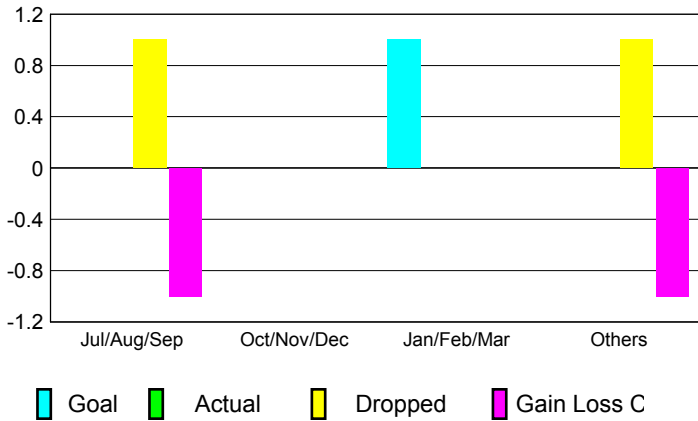

GMT: **JØRN ANDERSEN**

Location: **FINLAND**

GMT CA: **4**

CLUBS

Month	New Club Goal	Actual New Clubs	Actual Dropped Clubs	Gain/Loss of Clubs
2012-2013				
Jul/Aug/Sep	0	0	1	-1
Oct/Nov/Dec	0	0	0	0
Jan/Feb/Mar	1	0	0	0
Apr/May/June	0	0	1	-1
Totals	1	0	2	-2

Club Results 2012-2013

Goal, New, Dropped, Gain/Loss

YTD Status Quo Clubs 2012-2013

Status Quo Clubs Compared to Status Quo Members

Club Gain/Loss 2012-2013

MEMBERSHIP

Month	Net Memb Goal	Actual New Memb	Actual Dropped Memb	Gain/Loss of Memb
2012-2013				
Jul/Aug/Sep	-2	12	13	-1
Oct/Nov/Dec	2	27	26	1
Jan/Feb/Mar	25	29	32	-3
Apr/May/June	-3	17	64	-47
Totals	22	85	135	-50