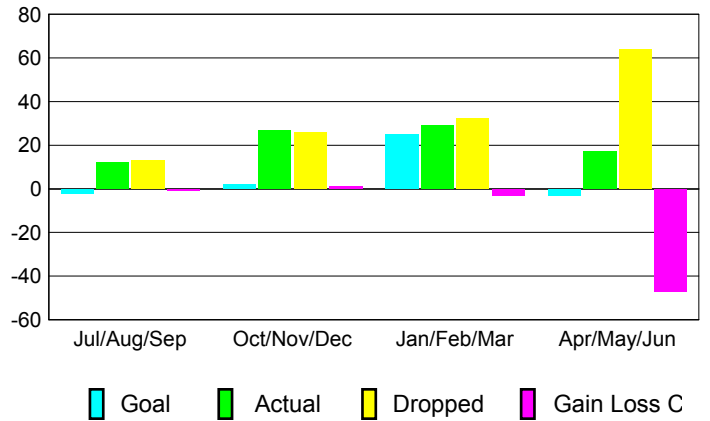

GMT: **JØRN ANDERSEN**

Location: **FINLAND**

GMT CA: **4**

CLUBS

Month	New Club Goal	Actual New Clubs	Actual Dropped Clubs	Gain/Loss of Clubs
2012-2013				
Jul/Aug/Sep	0	0	1	-1
Oct/Nov/Dec	0	0	0	0
Jan/Feb/Mar	1	0	0	0
Apr/May/June	0	0	1	-1
Totals	1	0	2	-2

Club Results 2012-2013

Goal, New, Dropped, Gain/Loss

YTD Status Quo Clubs 2012-2013

Status Quo Clubs Compared to Status Quo Members

Club Gain/Loss 2012-2013

MEMBERSHIP

Month	Net Memb Goal	Actual New Memb	Actual Dropped Memb	Gain/Loss of Memb
2012-2013				
Jul/Aug/Sep	-2	12	13	-1
Oct/Nov/Dec	2	27	26	1
Jan/Feb/Mar	25	29	32	-3
Apr/May/June	-3	17	64	-47
Totals	22	85	135	-50

Membership Results 2012-2013

Goal, New, Dropped, Gain/Loss

Gender Comparison 2012-2013

Membership Gain/Loss 2012-2013